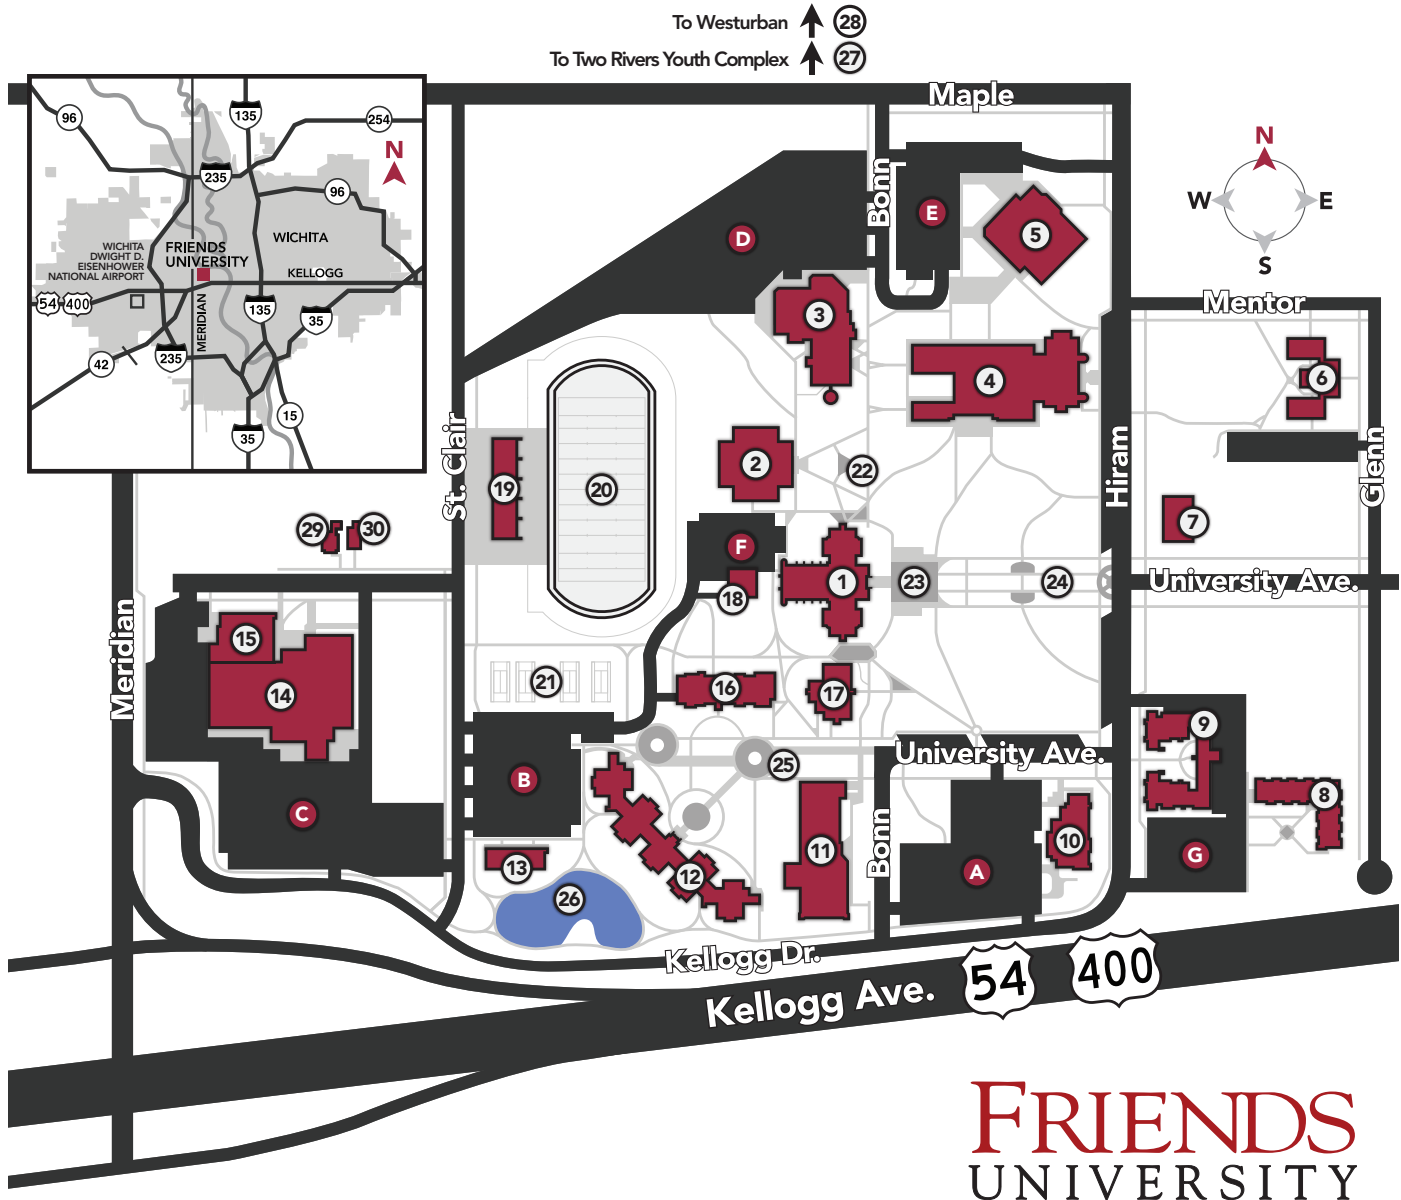

Campus map

On-campus Facilities

- 19. Adair-Austin Stadium
- 29. Art Studio
- 11. Casado Campus Center (CCC)
- 24. Centennial Lane
- 1. Davis Administration Building (DAV)
- 18. Energy Center
- 13. Falcon Flats
- 6. Falcon Glenn
- 22. Flag Court
- 9. Friends Village
- 16. Fry and Woolman Hall
- 15. Garvey Art Center (ART)
- 5. Olive White Garvey Business and Technology Building (BTB)
- 14. Garvey Physical Education Center (GPE)
- 12. Green Residence Hall
- 30. Guest House

- 20. Hoyt Athletic Field and Dr. Biff Green Track
- 21. Forrest C. Lattner Tennis Courts
- 10. Marriage & Family Therapy Facility and Center on Family Living (MFT)
- 26. Paul's Pond
- 3. William Penn Science Building and Sebitts Science Hall (SCI)
- 25. Dr. Katherine Pennington Circle of Friends Plaza
- 7. President's Home
- 4. Riney Fine Arts Center and Sebitts Fine Arts Addition (RFA)
- 23. Rose Window Plaza
- 8. J.R. and Gertrude Smith Apartments
- 2. Edmund Stanley Library (LIB)
- 17. Sumpter Hall

Off-campus Facilities

- 28. Westurban Baseball
- 27. Two Rivers Youth Complex

Parking Lots

- A. Parking Lot A
- B. Parking Lot B
- C. Parking Lot C
- D. Parking Lot D
- E. Parking Lot E
- F. Parking Lot F
- G. Parking Lot G