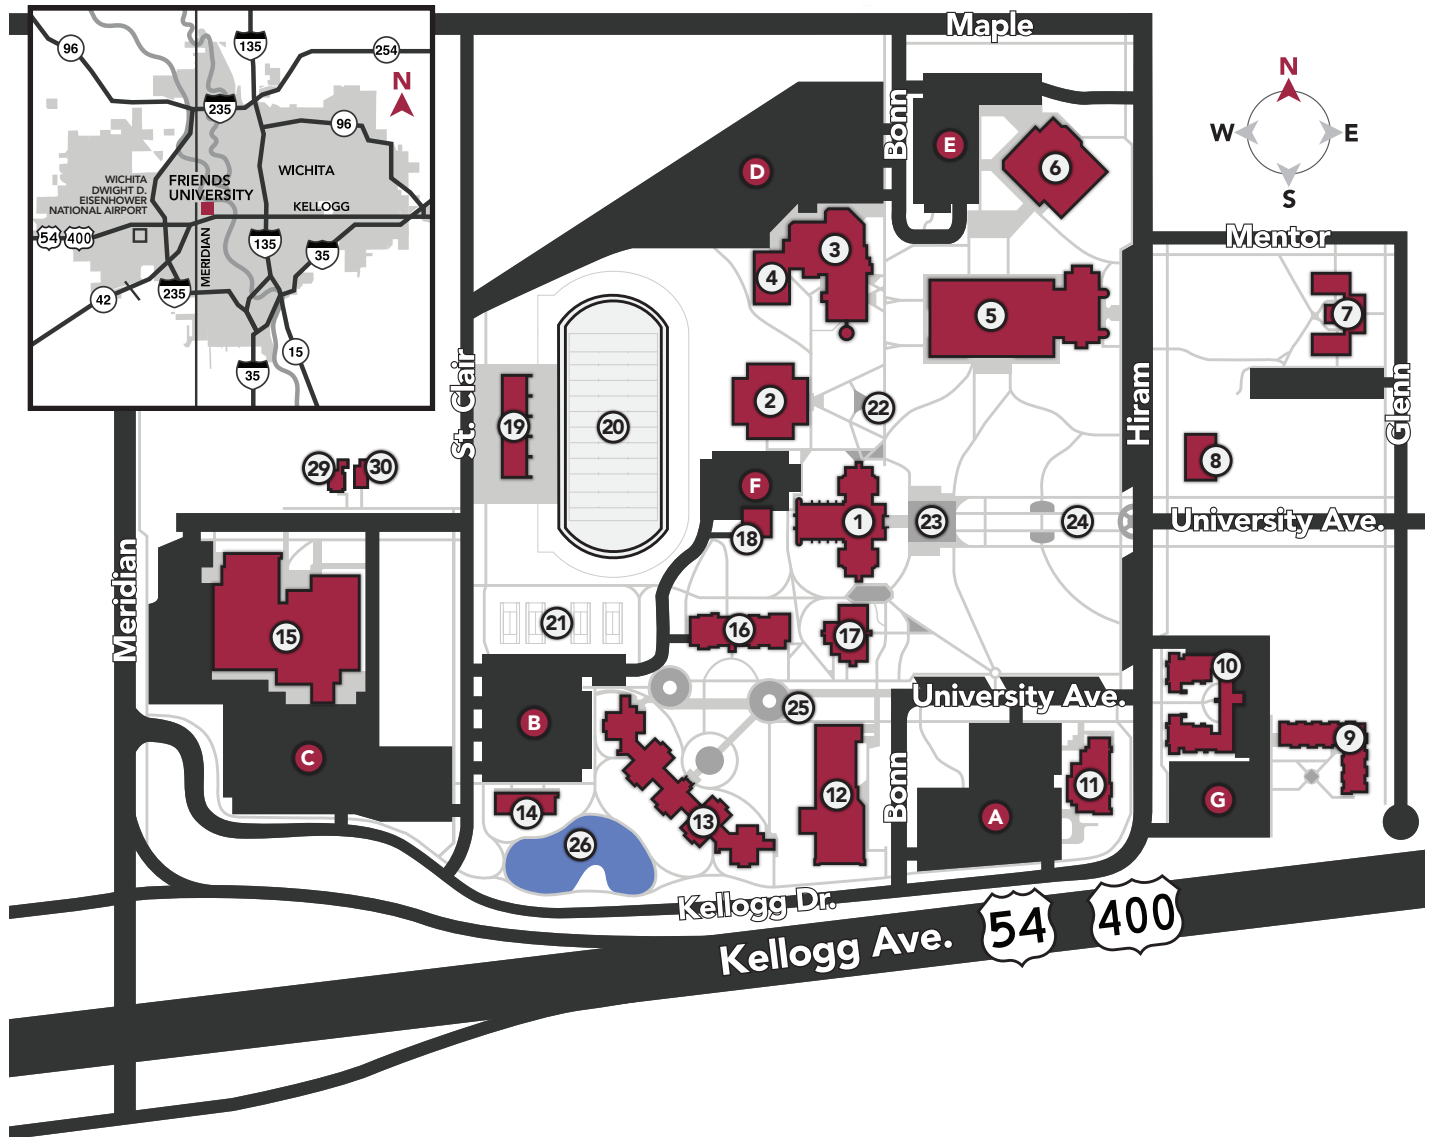

FIND YOUR WAY AT FRIENDS

To West Side Athletic Field ↑ 28

To Two Rivers Youth Complex ↑ 27

On-campus Facilities

- 19. Adair-Austin Stadium
- 29. Art Studio
- 12. Casado Campus Center (CCC)
- 24. Centennial Lane
- 1. Davis Administration Building (DAV)
- 18. Energy Center
- 14. Falcon Flats
- 7. Falcon Glenn
- 22. Flag Court
- 10. Friends Village
- 16. Fry and Woolman Hall
- 6. Olive White Garvey Business and Technology Building (BTB)
- 15. Garvey Physical Education Center (GPE)
- 13. Green Residence Hall

- 30. Guest House
- 20. Hoyt Athletic Field and Dr. Biff Green Track
- 21. Forrest C. Lattner Tennis Courts
- 11. Marriage & Family Therapy Facility and Center on Family Living (MFT)
- 4. Mechanical Engineering & Art Lab
- 26. Paul's Pond
- 3. William Penn Science Building and Sebets Science Hall (SCI)
- 25. Dr. Katherine Pennington Circle of Friends Plaza
- 8. President's Home
- 5. Riney Fine Arts Center and Sebets Fine Arts Addition (RFA)
- 23. Rose Window Plaza

- 9. J.R. and Gertrude Smith Apartments
- 2. Edmund Stanley Library (LIB)
- 17. Sumpter Hall

Off-campus Facilities

- 28. West Side Athletic Field
- 27. Two Rivers Youth Complex

Parking Lots

- A. Parking Lot A
- B. Parking Lot B
- C. Parking Lot C
- D. Parking Lot D
- E. Parking Lot E
- F. Parking Lot F
- G. Parking Lot G