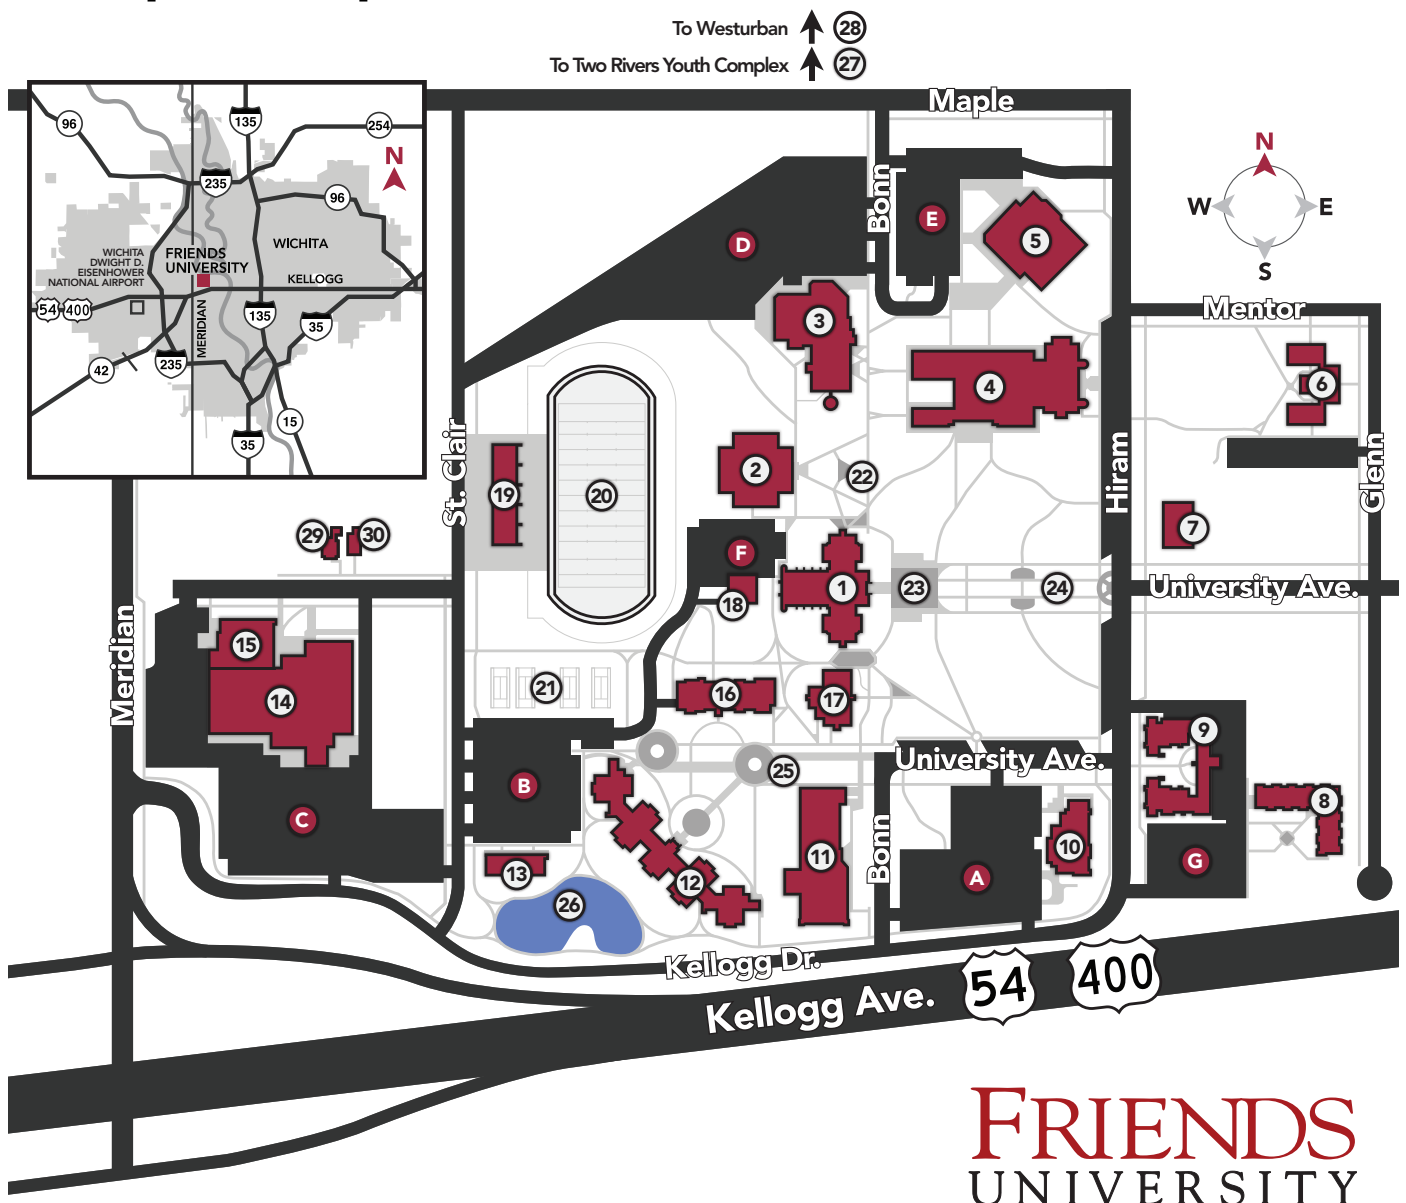

Campus map

FRIENDS UNIVERSITY

On-campus Facilities

- 19. Adair-Austin Stadium
- 29. Art Studio
- 11. Casado Campus Center (CCC)
- 24. Centennial Lane
- 1. Davis Administration Building (DAV)
- 18. Energy Center
- 13. Falcon Flats
- 6. Falcon Glenn
- 22. Flag Court
- 9. Friends Village
- 16. Fry and Woolman Hall
- 15. Garvey Art Center (ART)
- 5. Olive White Garvey Business and Technology Building (BTB)
- 14. Garvey Physical Education Center (GPE)
- 12. Green Residence Hall
- 30. Guest House

- 20. Hoyt Athletic Field and Dr. Biff Green Track
- 21. Forrest C. Lattner Tennis Courts
- 10. Marriage & Family Therapy Facility and Center on Family Living (MFT)
- 26. Paul's Pond
- 3. William Penn Science Building and Sebitts Science Hall (SCI)
- 25. Dr. Katherine Pennington Circle of Friends Plaza
- 7. President's Home
- 4. Riney Fine Arts Center and Sebitts Fine Arts Addition (RFA)
- 23. Rose Window Plaza
- 8. J.R. and Gertrude Smith Apartments
- 2. Edmund Stanley Library (LIB)
- 17. Sumpter Hall

Off-campus Facilities

- 28. Westurban Baseball
- 27. Two Rivers Youth Complex

Parking Lots

- A. Parking Lot A
- B. Parking Lot B
- C. Parking Lot C
- D. Parking Lot D
- E. Parking Lot E
- F. Parking Lot F
- G. Parking Lot G