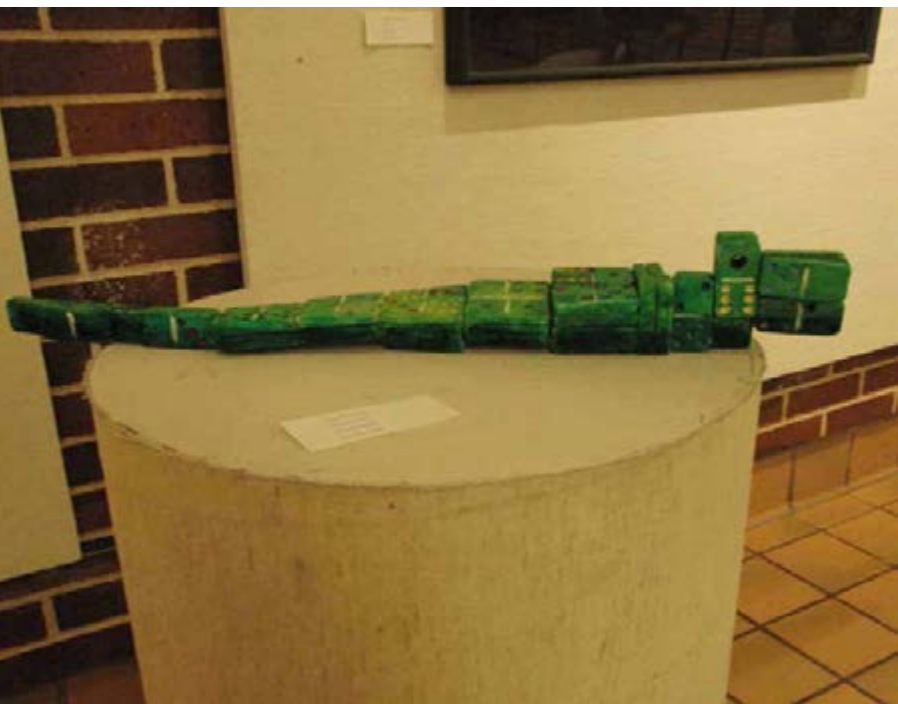

Spring Student Art Show

This year's Student Art Show was a juried show, showcasing a variety of 2D and 3D works. The Final Friday Reception was April 28 in the Riney Fine Arts Gallery.

The following students placed with their selected artwork:

1st Place: German Andrade
Freshman, Studio Art and Math
The American Dream, colored pencil

2nd Place: Kelli Henderson
Senior, Graphic Design
Tupac, colored pencil

3rd Place: Kristen Nuss
Freshman, Visual Communications
Native Spirit, colored pencil

Honorable Mention: Kaelie Kendall
Senior, Visual Communications
Filled, graphite

Honorable Mention: Kerrick van Asselt
Junior, Visual Communications
Chronicles of Narnia, digital

The work was displayed in the gallery through the end of the semester.

Auditions for *The Mousetrap*

By Agatha Christie & produced by special permission of Samuel French, Ltd.

Thursday, Aug. 24, 3-6 p.m., D6

Friday, Aug. 25, 7-10 p.m., D6

Open readings - scripts available week of auditions
Visit the Fine Arts Office for more information!